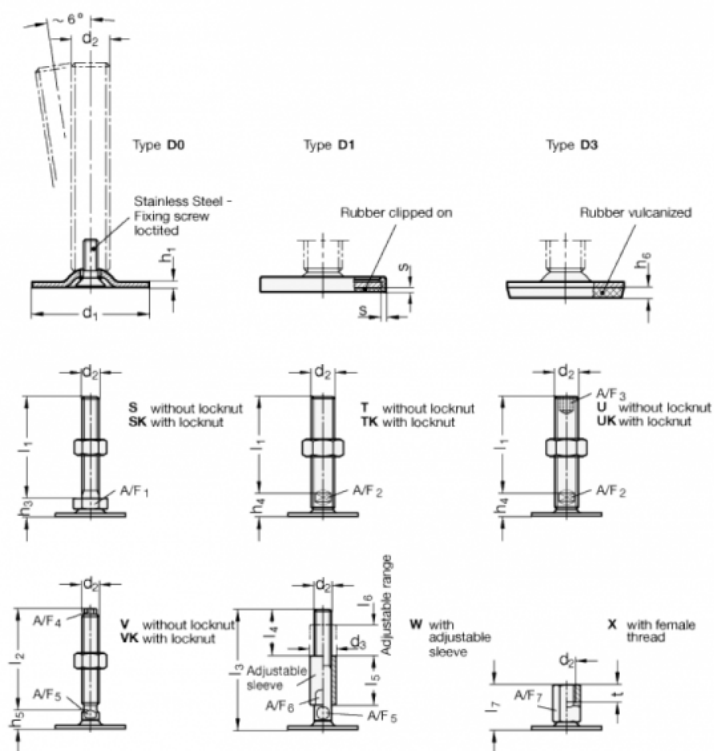

Article number: 204180M16150D1TK  
 Description: E+G levelling foot  
 GN 41-80-M16-150-D1-TK  
 Note: TK With nut, Wrench flat at the bottom

## Measures

- A/F2 = 12
- d1 = 80
- d2 = M16
- h1 = 3
- h4 = 18
- h6 =
- l1 = 150
- s = 2